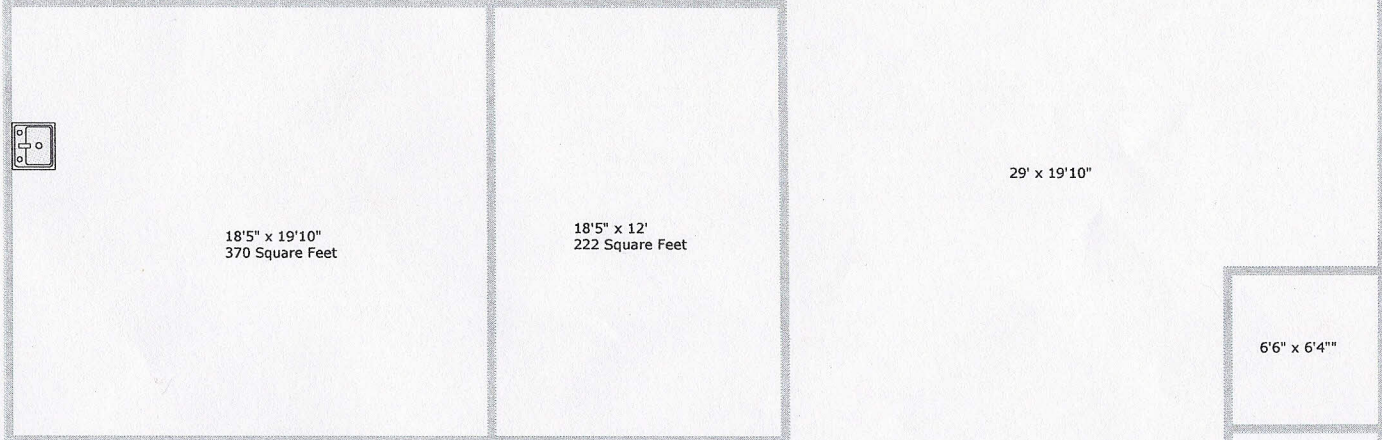

25' x 53'
1100 Square Feet Total Working Space

Hallway is 33' Long x 4'10" wide

5'6" x 23'6"

Hallway is 33' Long x 4'10" wide