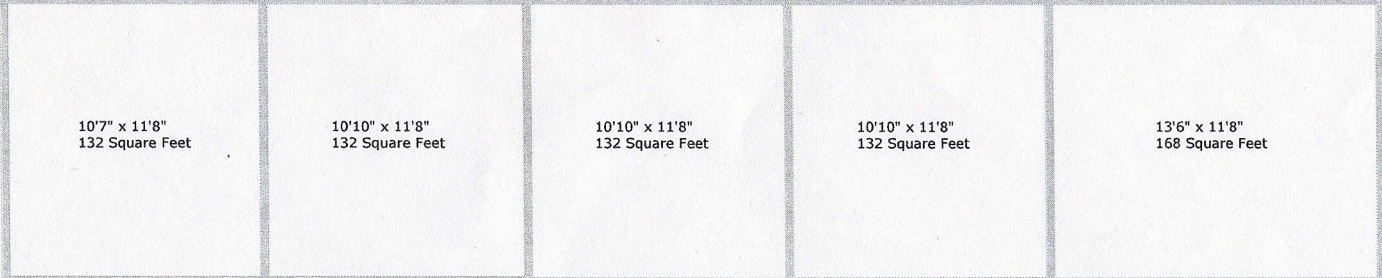

25' x 53'
1100 Square Feet Total Working Space

Hallway is 33' Long x 4'10" wide

5'6" x 23'6"

Hallway is 33' Long x 4'10" wide