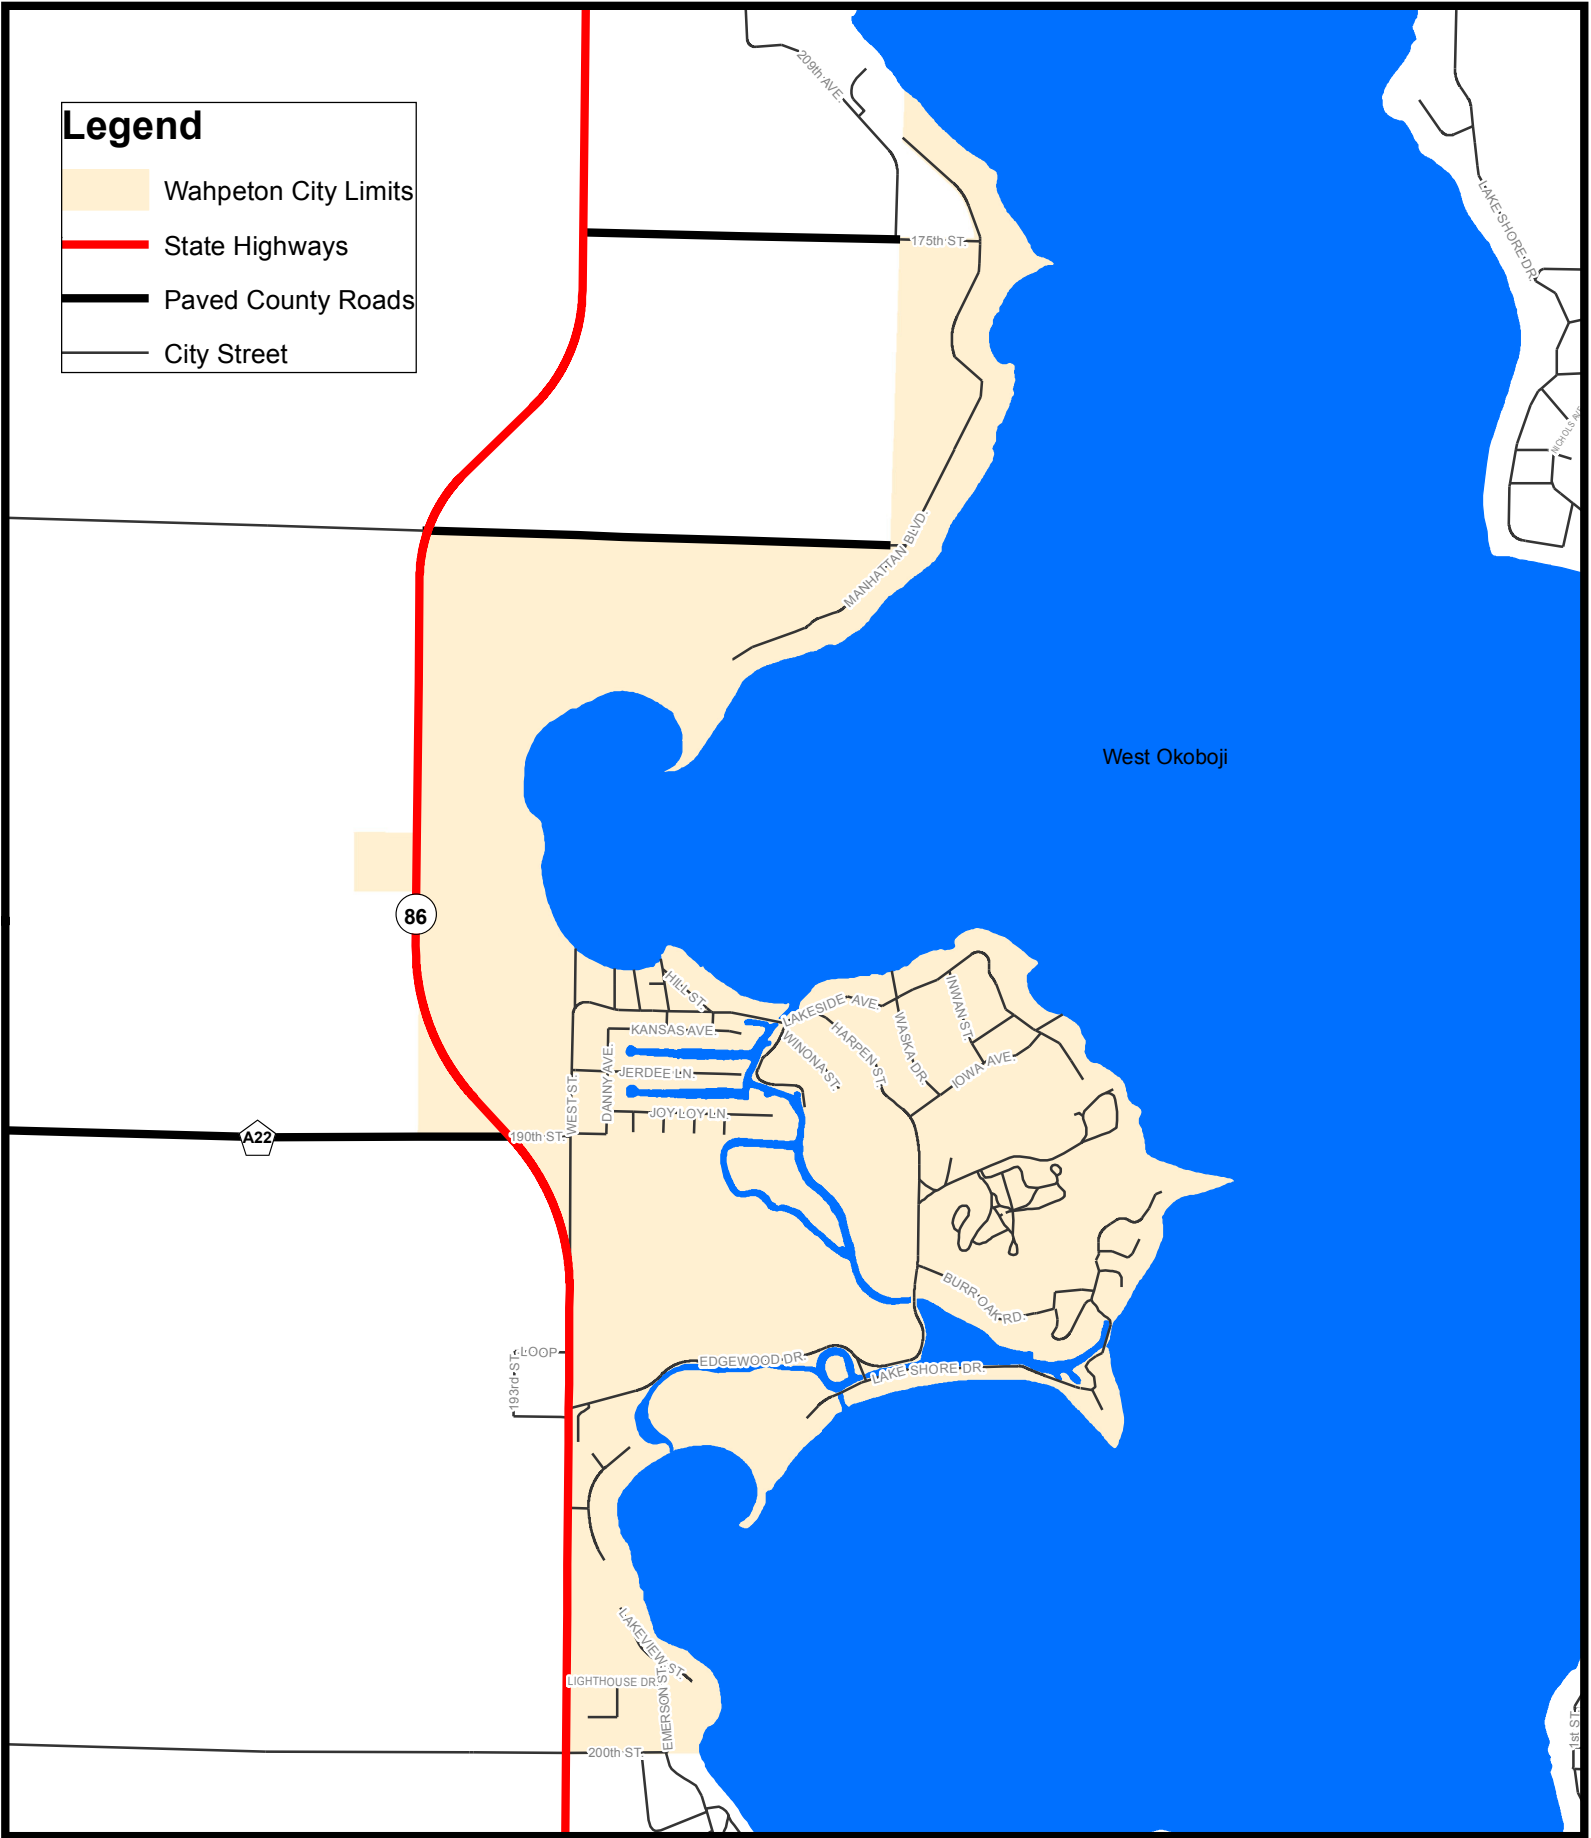

Legend

- Wahpeton City Limits
- State Highways
- Paved County Roads
- City Street

1 in = 0.31 miles

City of Wahpeton